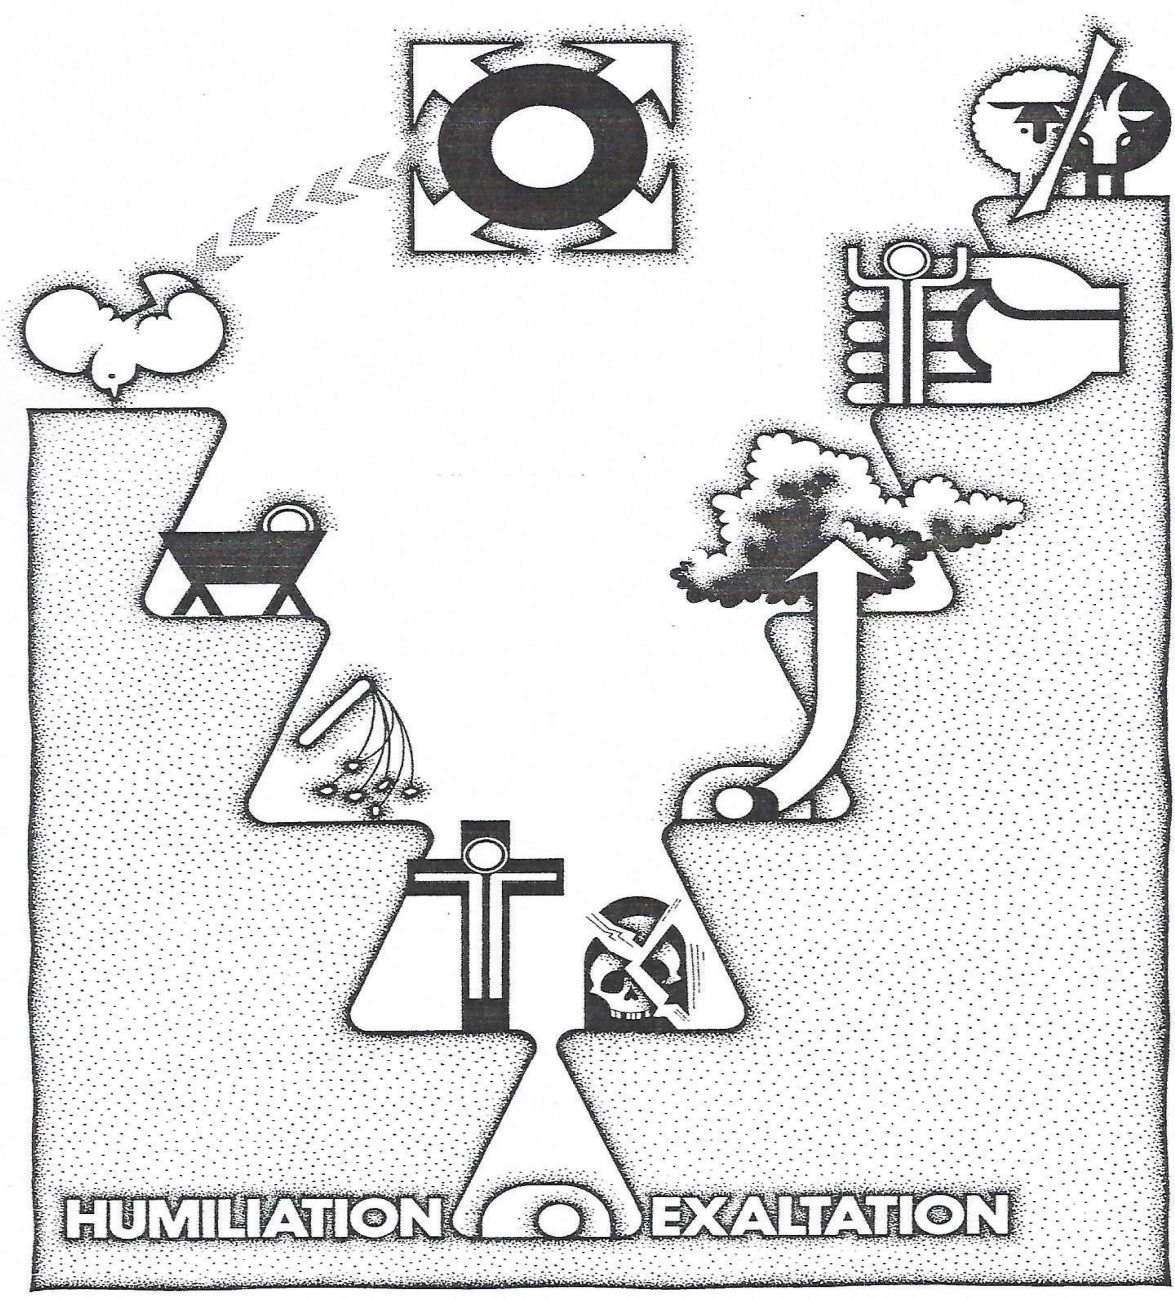

NEW LIFE WITH GOD

Unit 4: **THE HUMILIATION OF THE CHRIST**

May 19, 2024

- **SIN destroys perfect and abundant relationship with God**
- **Sewing fig leaves fails to cover or remove sin and sins**
- **God provides ANIMAL SKINS to cover sin as blood and death sacrifice begin.**
- **Jesus Christ (Messiah) will fulfill blood and death sacrifice for human sin.**

A. CONCEIVED BY THE HOLY SPIRIT

1. Matthew 1:18-23
2. *Virgin Conception* is more accurate
3. Sinlessness of Christ is the issue⁴
4. Matthew 1:24

B. BORN OF THE VIRGIN MARY

1. Justin Martyr (Apologist - 150 AD)
2. Venerate (respect with high honor) - but not worship or pray
3. Acts 7:59
4. Luke 1:48

C. SUFFERED UNDER PONTIUS PILATE

1. Religious Trial (Matthew 26:57-68)
2. Political Trial (Matthew 27:1-2, 11-26)
3. Pilate's personal ambition

D. CRUCIFIED, DEAD AND BURIED

1. Chaste and reverent description (not 'gory')
2. Matthew 27:35
3. Casting lots
4. Christ fears the WRATH OF GOD - not pain and death
5. Crucifixion dynamics
6. John 19:31-37
7. John 19:38-41